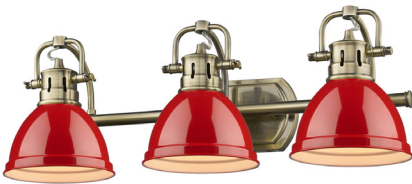

JOB NAME _____

JOB TYPE _____

COMMENTS _____

Duncan AB

3602-BA3 AB-RD

UPC: 844375036956

3 Light Bath Vanity

Transform the look of your room with this classic, vintage-inspired fixture by Golden Lighting. Golden Lighting's Duncan collection is contemporary style with an industrial feel. The collection features a variety of simple, traditional silhouettes that are a nod to a bygone era. A variety of plated and painted metal shade finishes are offered in combination with durable Aged Brass, Chrome or Pewter fixture bodies. Rubbed Bronze fixtures are paired with Rubbed Bronze shades. This 3 light bath vanity is UL approved for use in a bathroom. The style is perfect for modern or contemporary home decors.

Fixture Finish:	Aged Brass	
Glass/Shade Finish:	Red Shade	
Materials:	Steel	
Fixture Width:	24.5"	62.23cm
Fixture Height:	8.5"	21.5962.23cm
Fixture Extension	8.25"	20.95521.5962.23cm
Glass Diameter:	6.5"	16.51cm
Glass Height:	4.5"	11.43cm
Canopy Backplate Dimensions:	8.125"W x 8.375"H x 0.75"E	20.64cmW x 21.27cmH x 1.905cmE
Chain:	NA	NA
Rod:	NA	NA
Wire:	8"	20.32cm
Bulb Type:	Incandescent, Type A	No
Wattage:	3 x 100W(M)	
Voltage:	110	
Install Position:	Not Reversible	
Approved Location:	Damp Location	
Safety Rating:	UL,CUL	